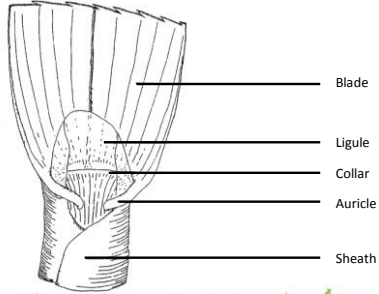

Top 6 Grass ID Characteristics

- Cotyledon
- Ligule
- Vernation
- Auricles
- Hairs
- Seedhead

Grass ID - Cotyledon

Short Fat
Large crabgrass

Short Thin
Smooth crabgrass

Long Thin
Dallisgrass

Grass ID - Ligule

- Ligule – A thin outgrowth at the junction of leaf and leaf stalk of many grasses.

Membrane
Dallisgrass

Hairy
Southern Sandbur

None
Barnyardgrass

Grass ID - Vernation

- Vernation – arrangement of leaves in the bud.

Rolled
Johnsongrass

Folded
Annual bluegrass

Grass ID - Auricle

- Auricle – an ear shaped part or appendage.

Auricles on Quackgrass

Grass ID - Hairs

Entire Leaf Hairy
Large crabgrass

Entire Leaf Smooth
Fall panicum